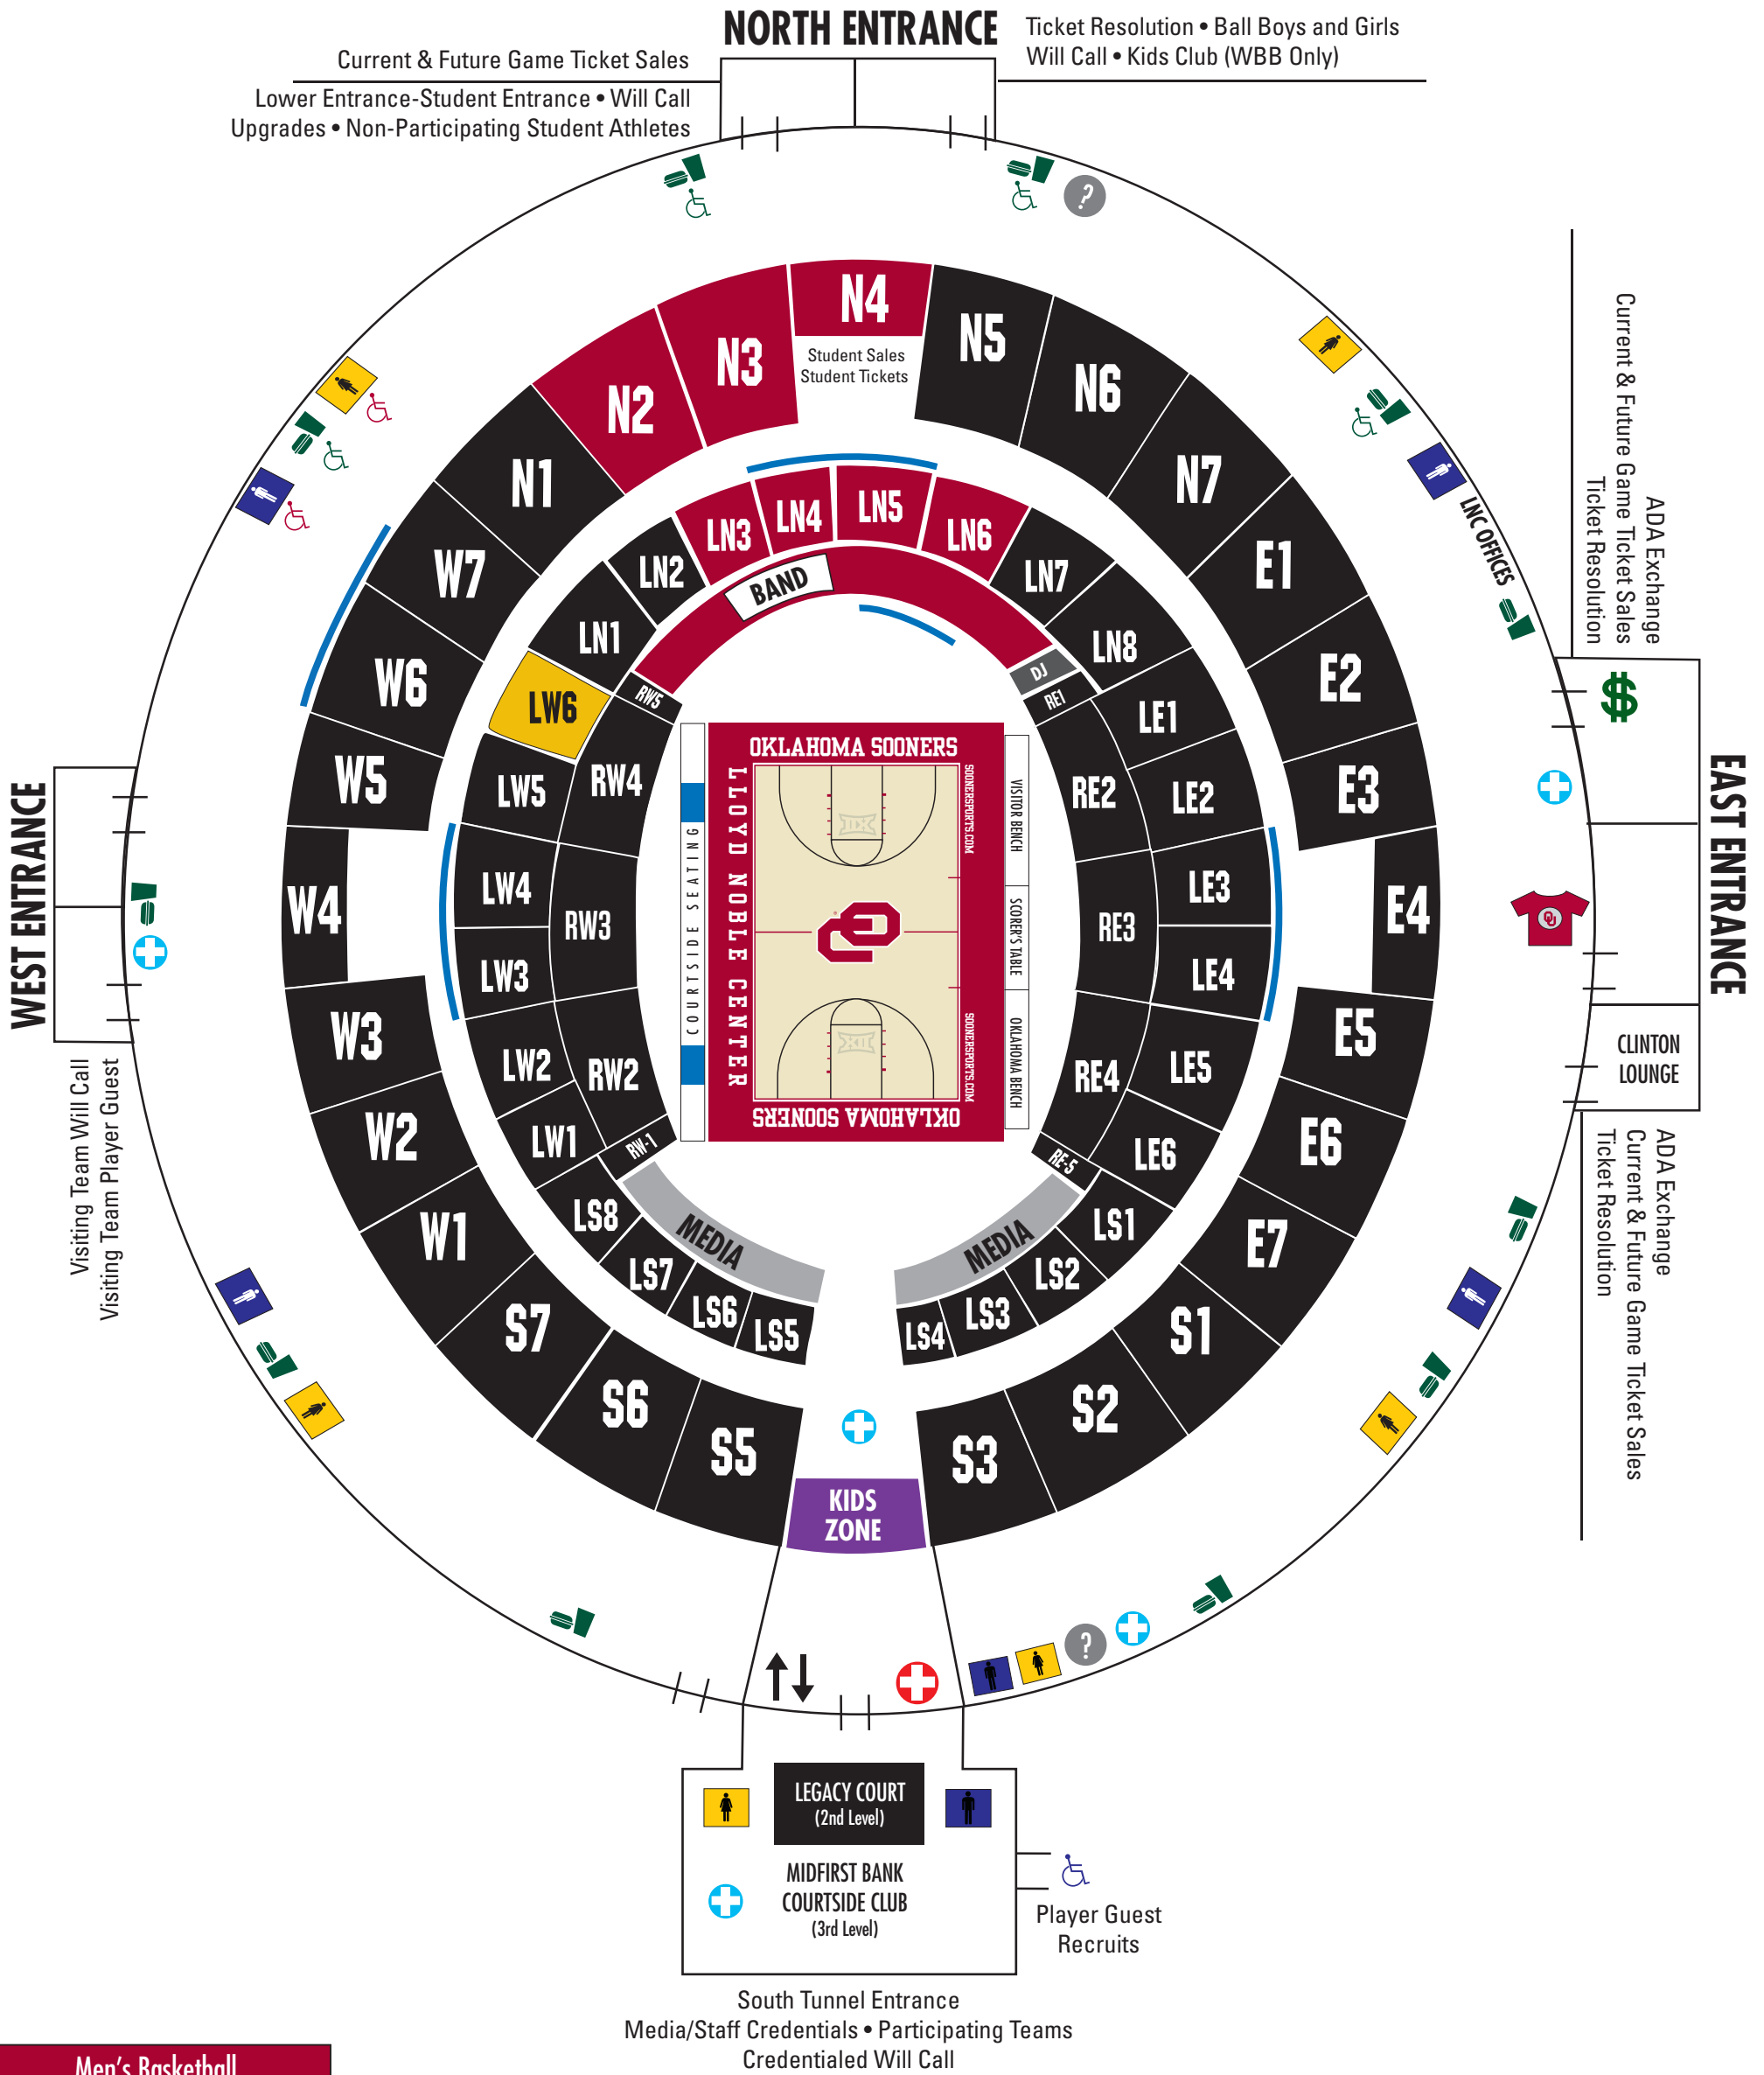

LLOYD NOBLE CENTER

Men's Basketball Student Seating

Women's Basketball Student Seating

	Wheelchair Accessible Seating	Men's Restroom	Concessions	Souvenirs	Kids Zone
	Women's Restroom	Handicap Accessible Concessions	AED Device	Guest Service Kiosk	
	Men's Restroom	ATM Machine	First Aid		
	Handicap Accessible Restroom				