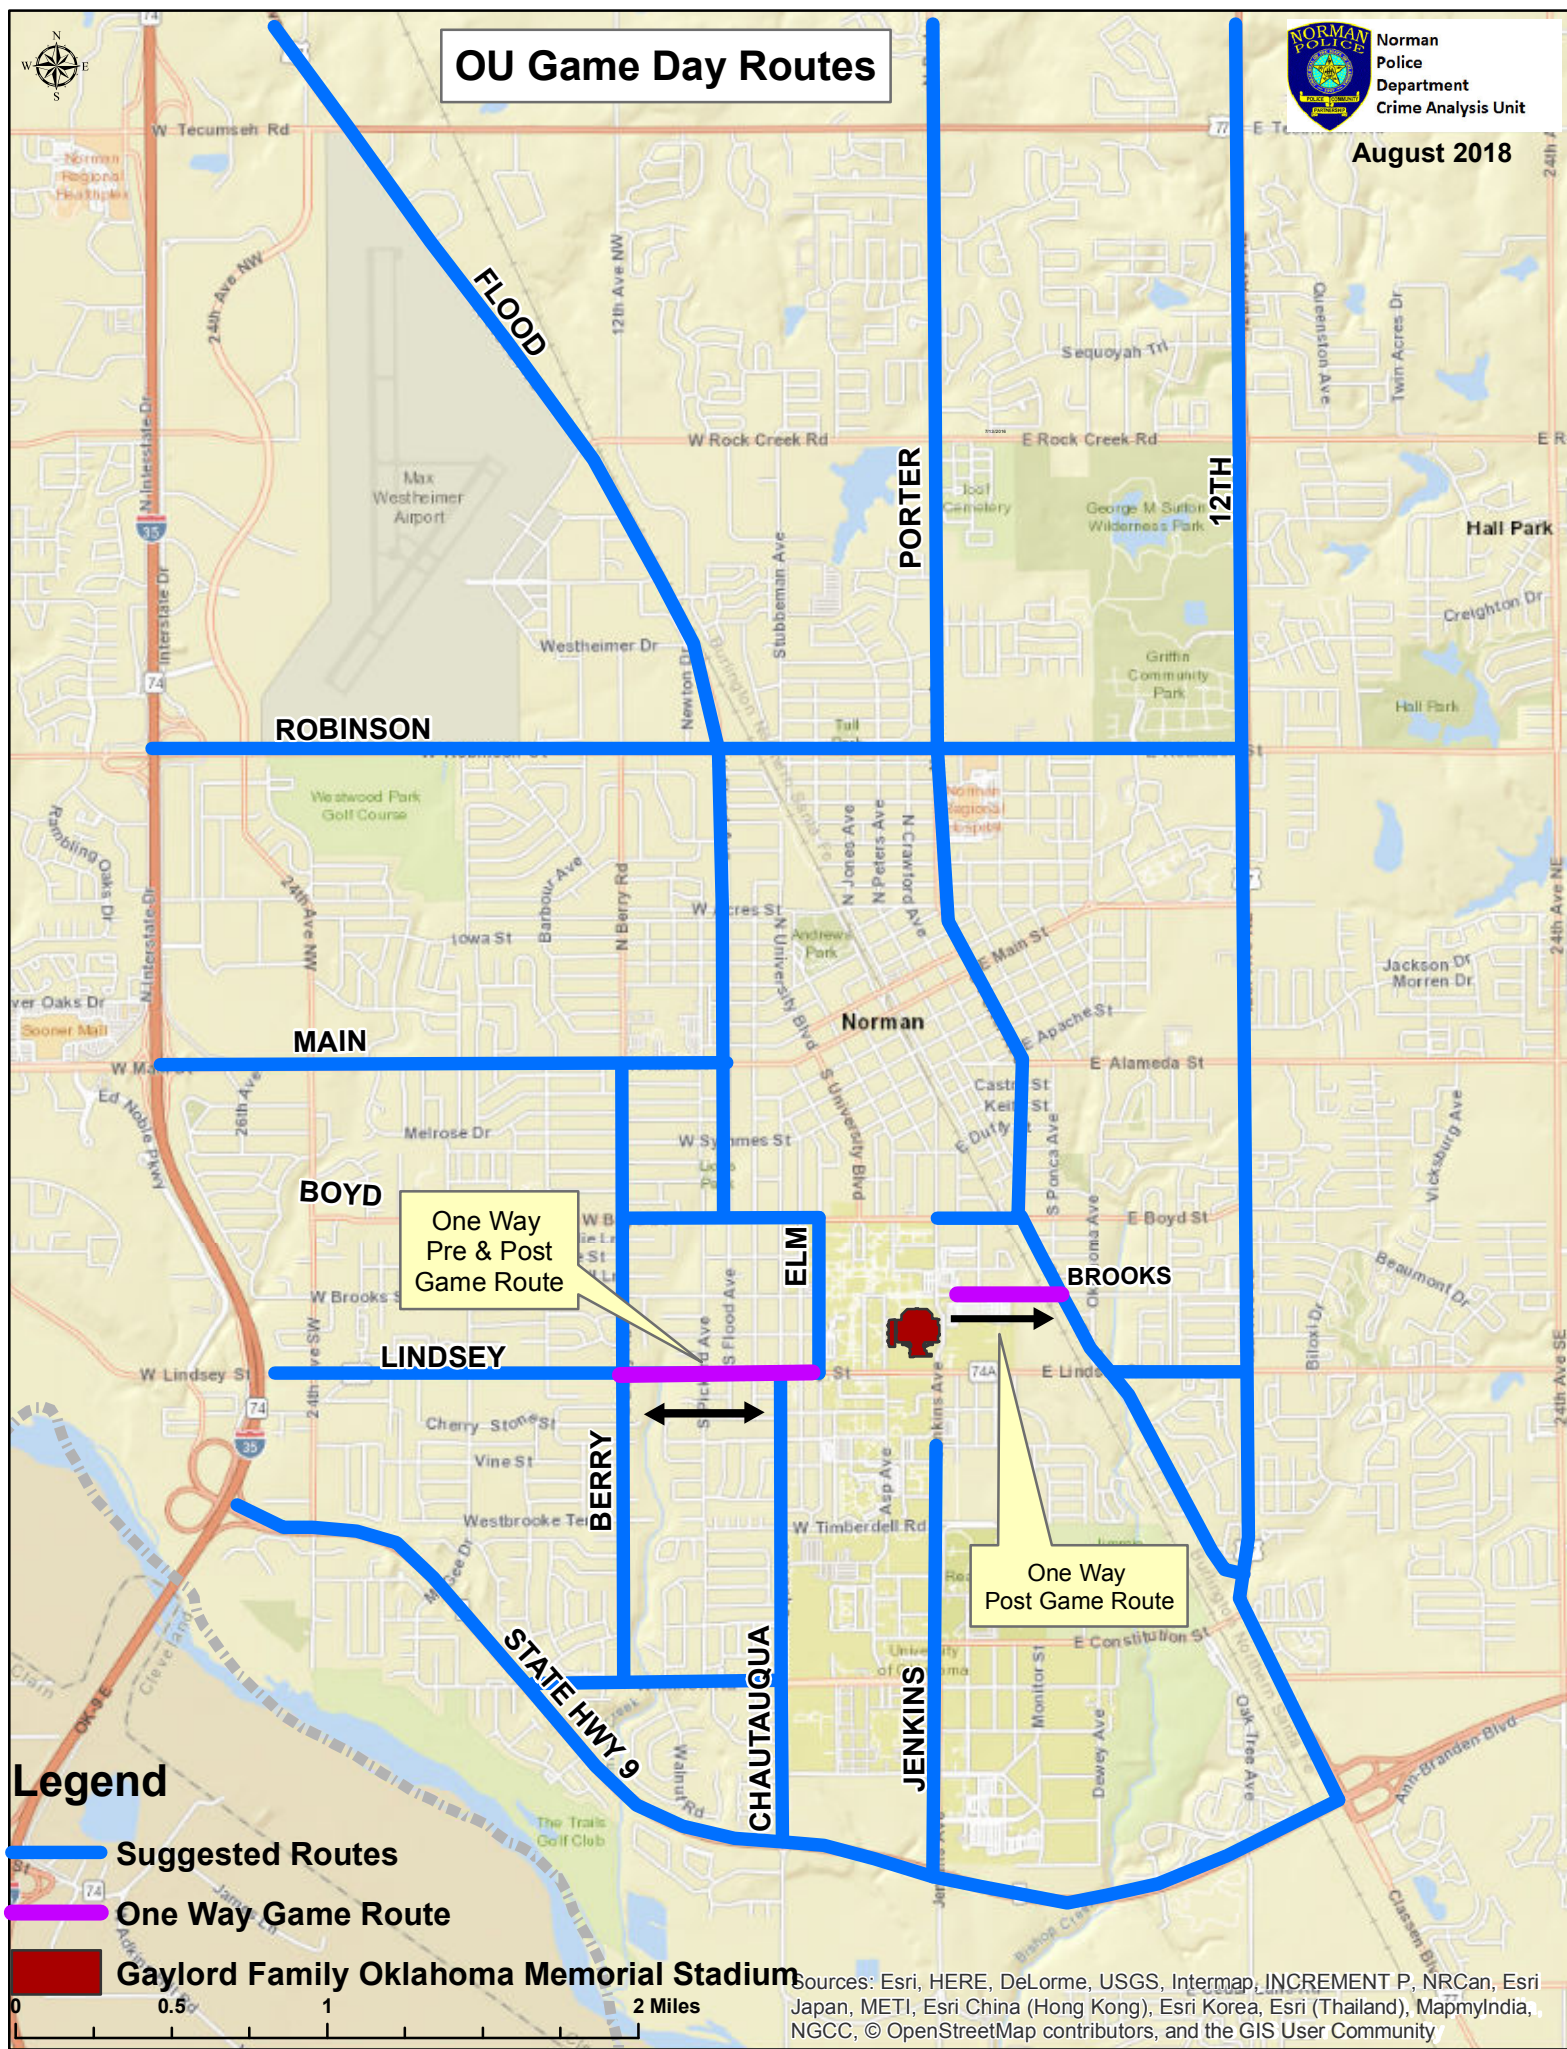

OU Game Day Routes

August 2018

Legend

- ▬ Suggested Routes
- ▬ One Way Game Route
- Gaylord Family Oklahoma Memorial Stadium

Sources: Esri, HERE, DeLorme, USGS, Intermap, INCREMENT P, NRCAN, Esri Japan, METI, Esri China (Hong Kong), Esri Korea, Esri (Thailand), MapmyIndia, NGCC, © OpenStreetMap contributors, and the GIS User Community