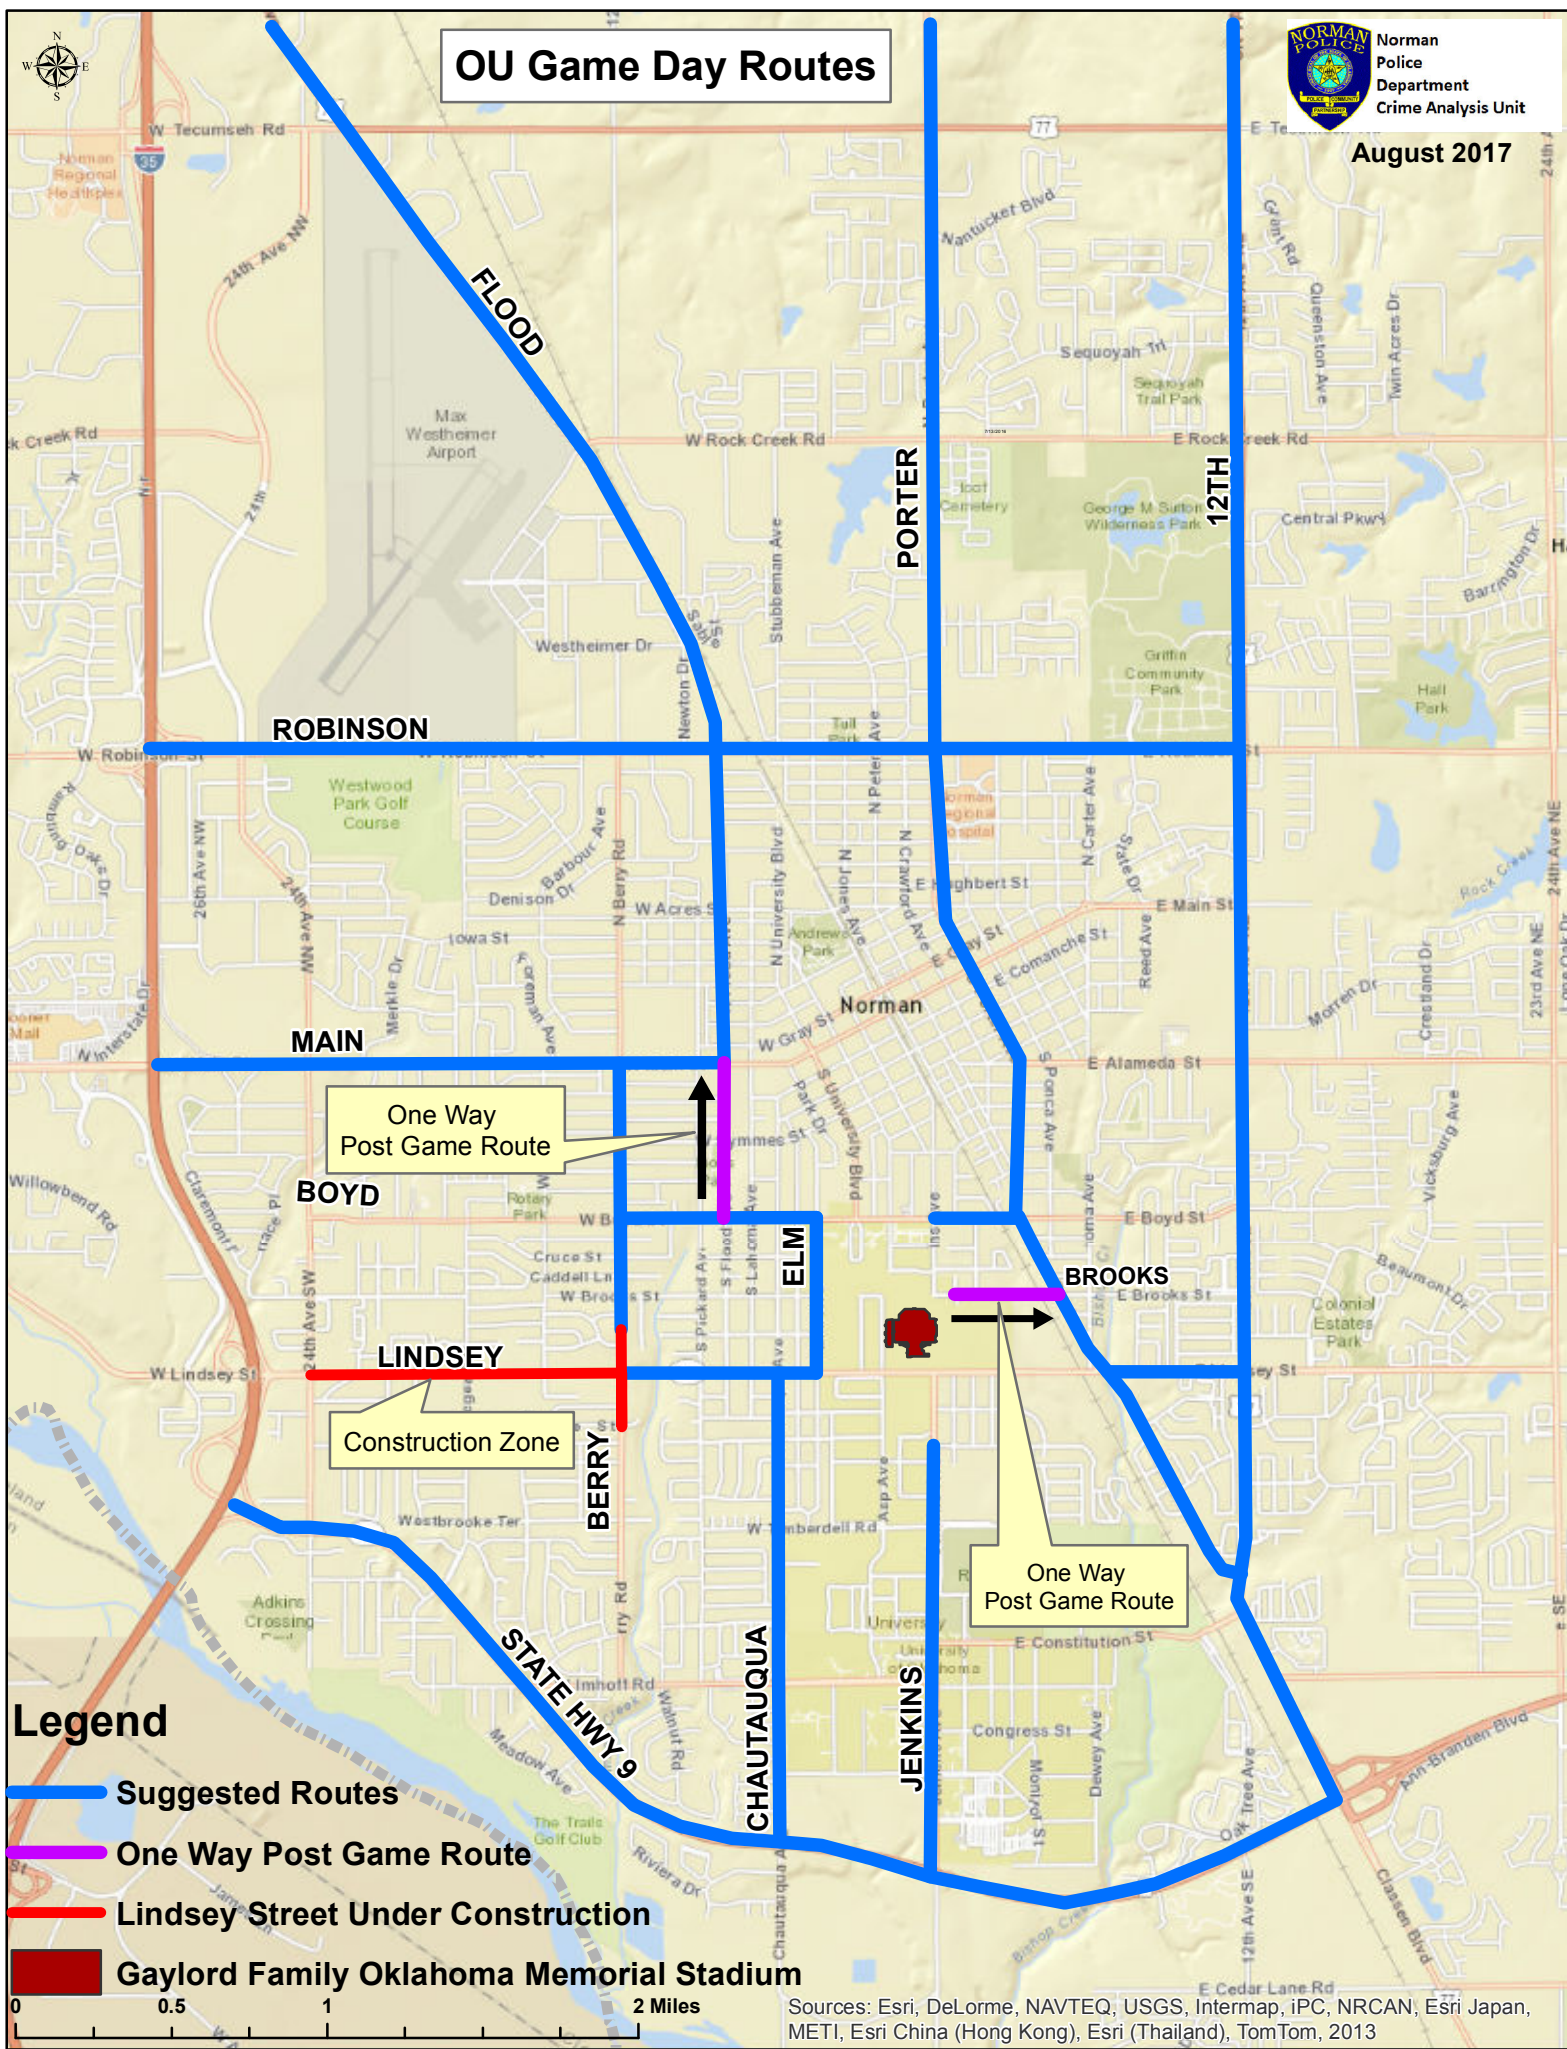

OU Game Day Routes

August 2017

One Way Post Game Route

One Way Post Game Route

Construction Zone

Legend

- Suggested Routes
- One Way Post Game Route
- Lindsey Street Under Construction
- Gaylord Family Oklahoma Memorial Stadium

Sources: Esri, DeLorme, NAVTEQ, USGS, Intermap, iPC, NRCAN, Esri Japan, METI, Esri China (Hong Kong), Esri (Thailand), TomTom, 2013