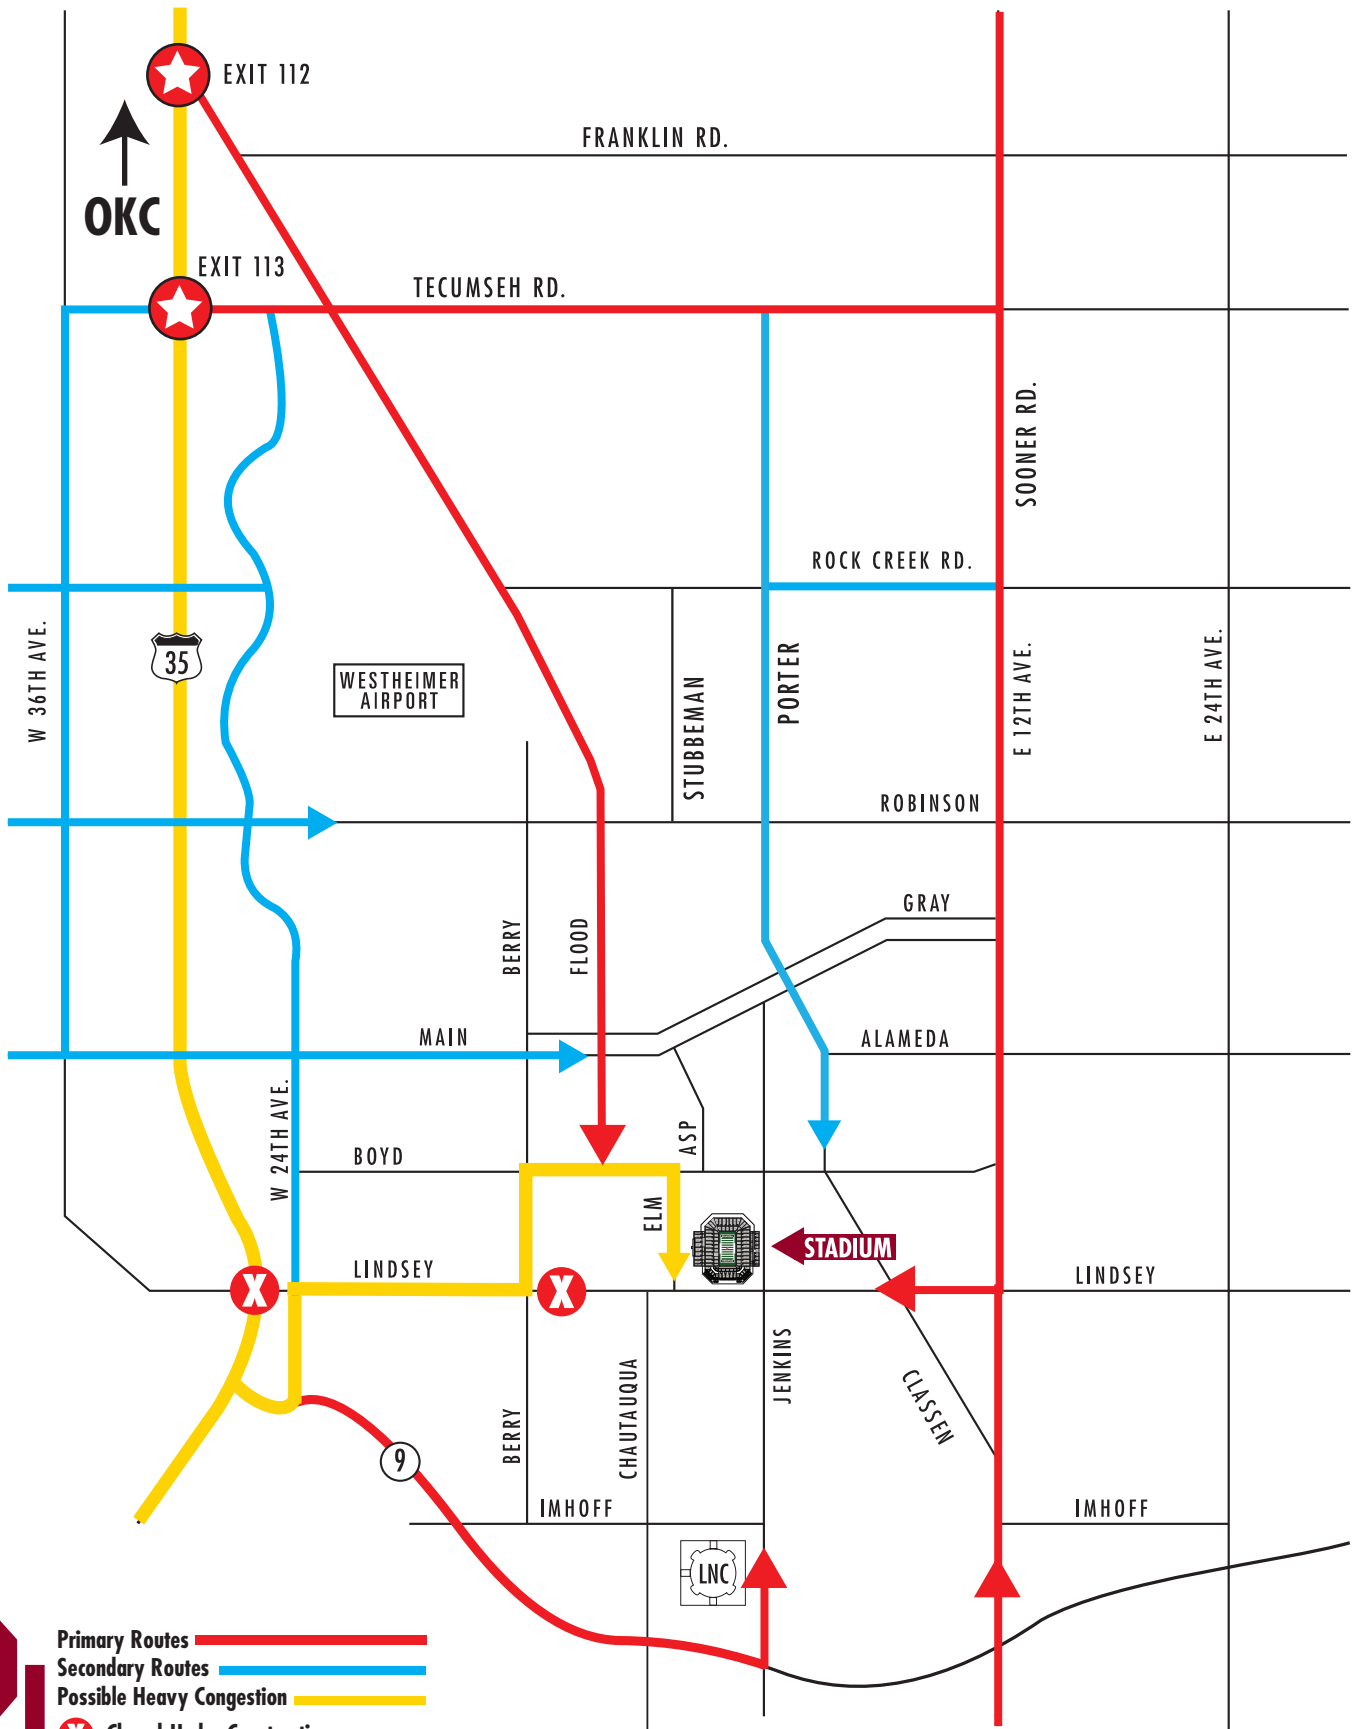

OKLAHOMA FOOTBALL

NORMAN GAMEDAY TRAVEL MAP

- Primary Routes —
- Secondary Routes —
- Possible Heavy Congestion —
- X Closed-Under Construction